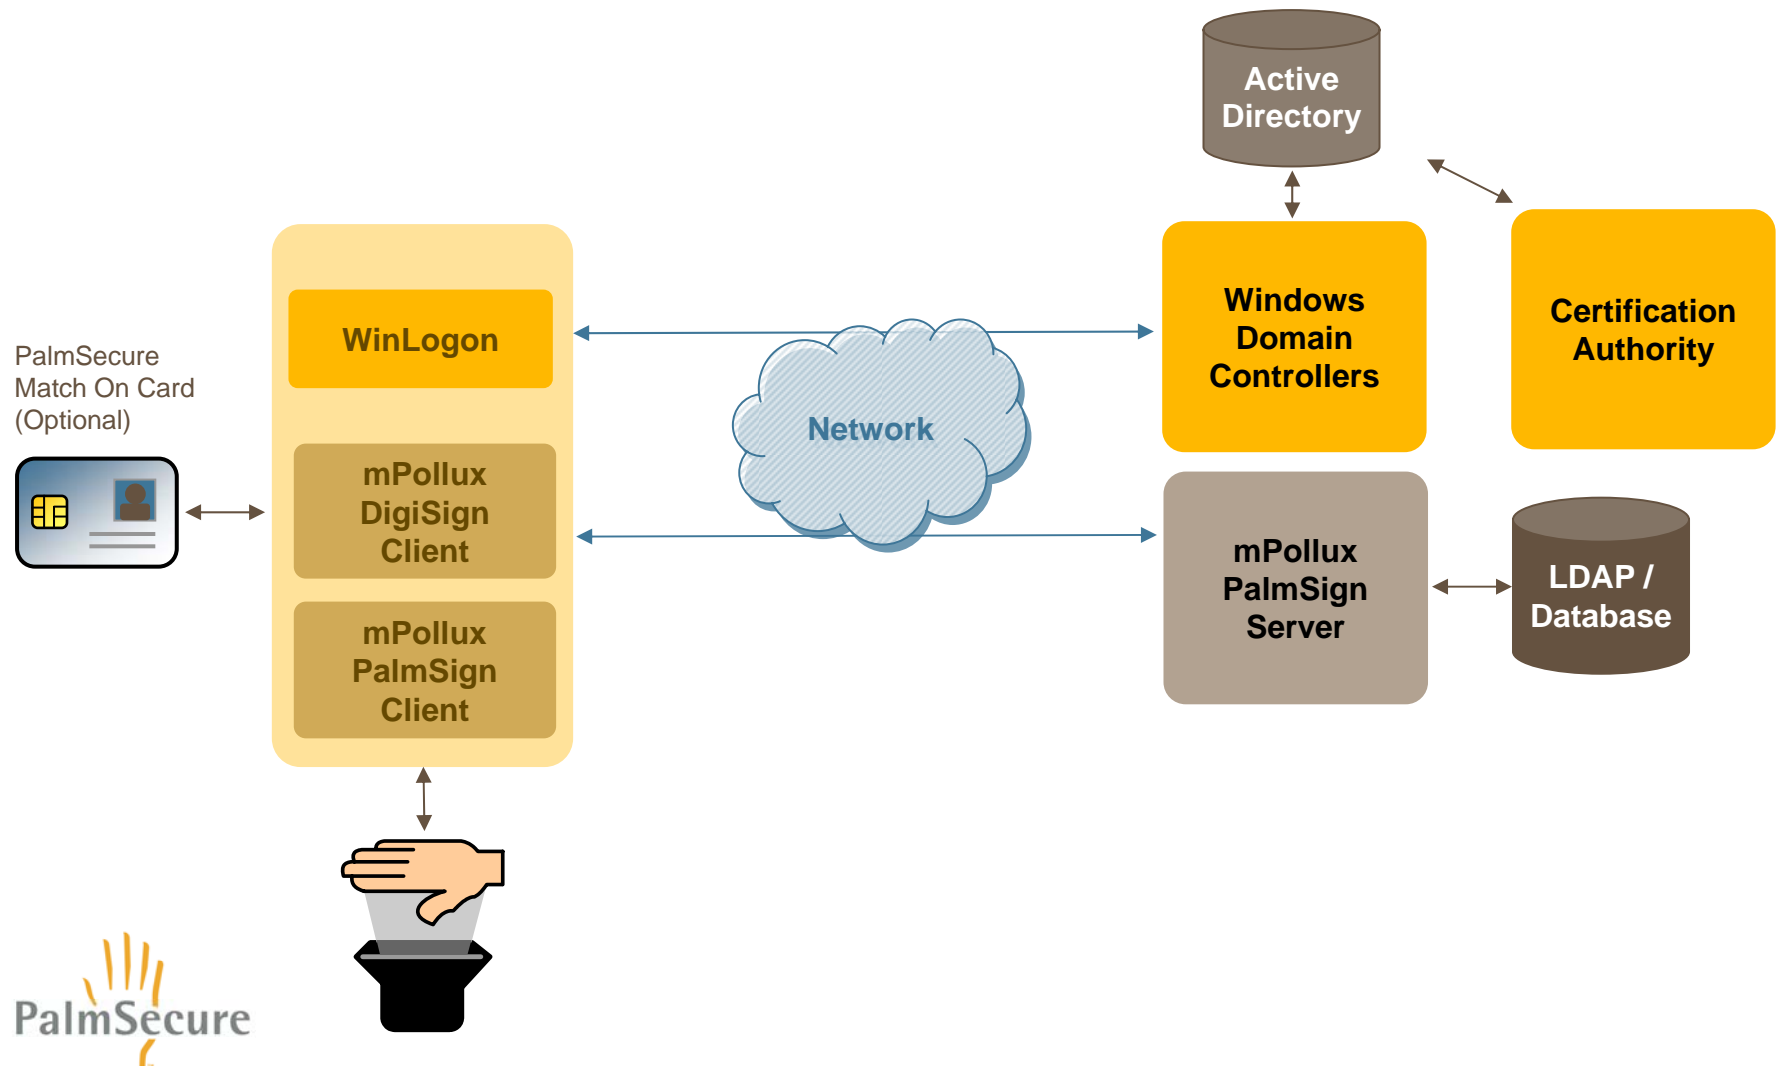

mPollux WebFront

mPollux with VPN

mPollux with Citrix

Identity Federation

Identity Federation 1/2

Identity Federation 2/2

Fujitsu mPollux – Uniform Authentication, Signature and Payment Platform

- Based on Fujitsu PalmSecure™ Sensor and Palm Vein Biometric Technology

PalmSign™ ATM Authentication

PalmSign™ with PKI Smart Card

PalmSign™ Web Authentication

PalmSign™ Web Kiosk Authentication

PalmSign™ Windows Domain / PC Logon

PalmSign™ Client/Server Authentication

PalmSign™ Access Control Authentication