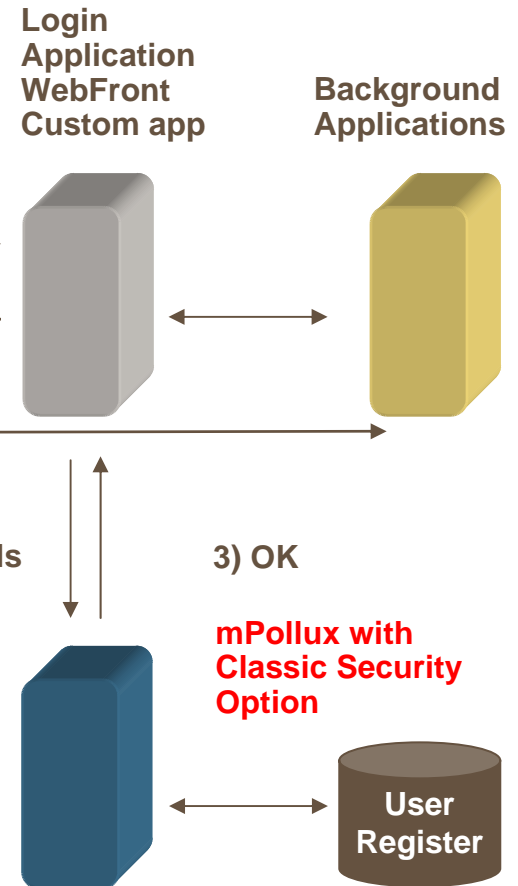

Any Access Device with Smart Card Reader + mPollux DigiSign Client

MobiSign Authentication

Any Access Device with VPN Client

GSM Phase II+ Phone

Any Access Device

GSM Phone

Bank Authentication

Any Access Device

1) Login with User ID & Password

4) Access Granted

5) Continue to Application

2) Check Credentials

3) OK

mPollux with Classic Security Option

mPollux Login Application

- User Interfaces to mPollux Authentication, Signing and Payment
 - Classic, CallSign, DigiSign, MobiSign, SMS and TUPAS
 - Banks, Verified by VISA, MasterCard SecureCode, ...
- Configurable UI and Functionality
- Integration to WebFront
- Multi-Language Support
- Java Platform

mPollux WebFront

mPollux with VPN

mPollux with Citrix

Identity Federation

Identity Federation 1/2

Identity Federation 2/2

Fujitsu mPollux – Uniform Authentication, Signature and Payment Platform

- Based on Fujitsu PalmSecure™ Sensor and Palm Vein Biometric Technology