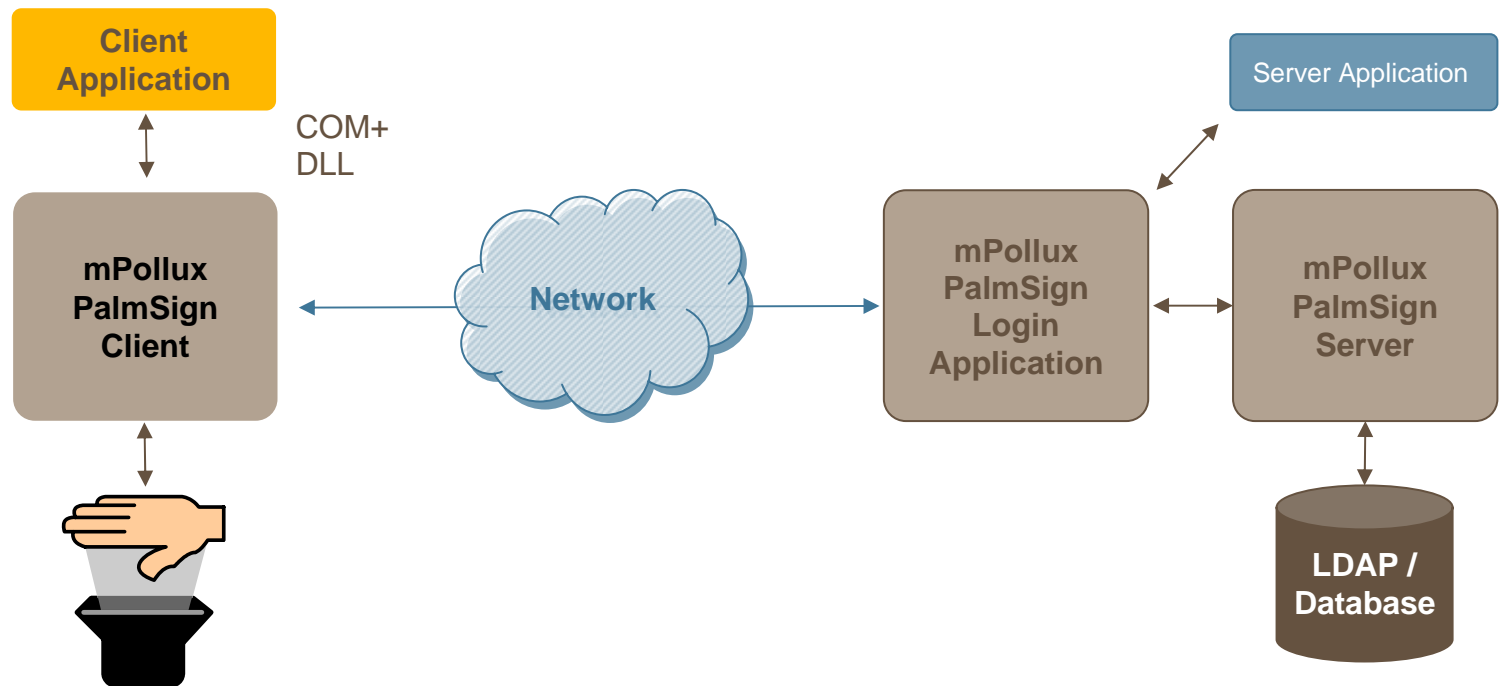

mPollux WebFront

mPollux with VPN

mPollux with Citrix

Identity Federation

Identity Federation 1/2

Identity Federation 2/2

Fujitsu mPollux – Uniform Authentication, Signature and Payment Platform

- Based on Fujitsu PalmSecure™ Sensor and Palm Vein Biometric Technology

PalmSign™ ATM Authentication

PalmSign™ with PKI Smart Card

PalmSign™ Web Authentication

PalmSign™ Web Kiosk Authentication

PalmSign™ Windows Domain / PC Logon

PalmSign™ Client/Server Authentication

PalmSign™ Access Control Authentication

Thank You!

The logo features the word "FUJITSU" in a red, serif font. Above the letter "J" is a red infinity symbol (∞).

THE POSSIBILITIES ARE INFINITE