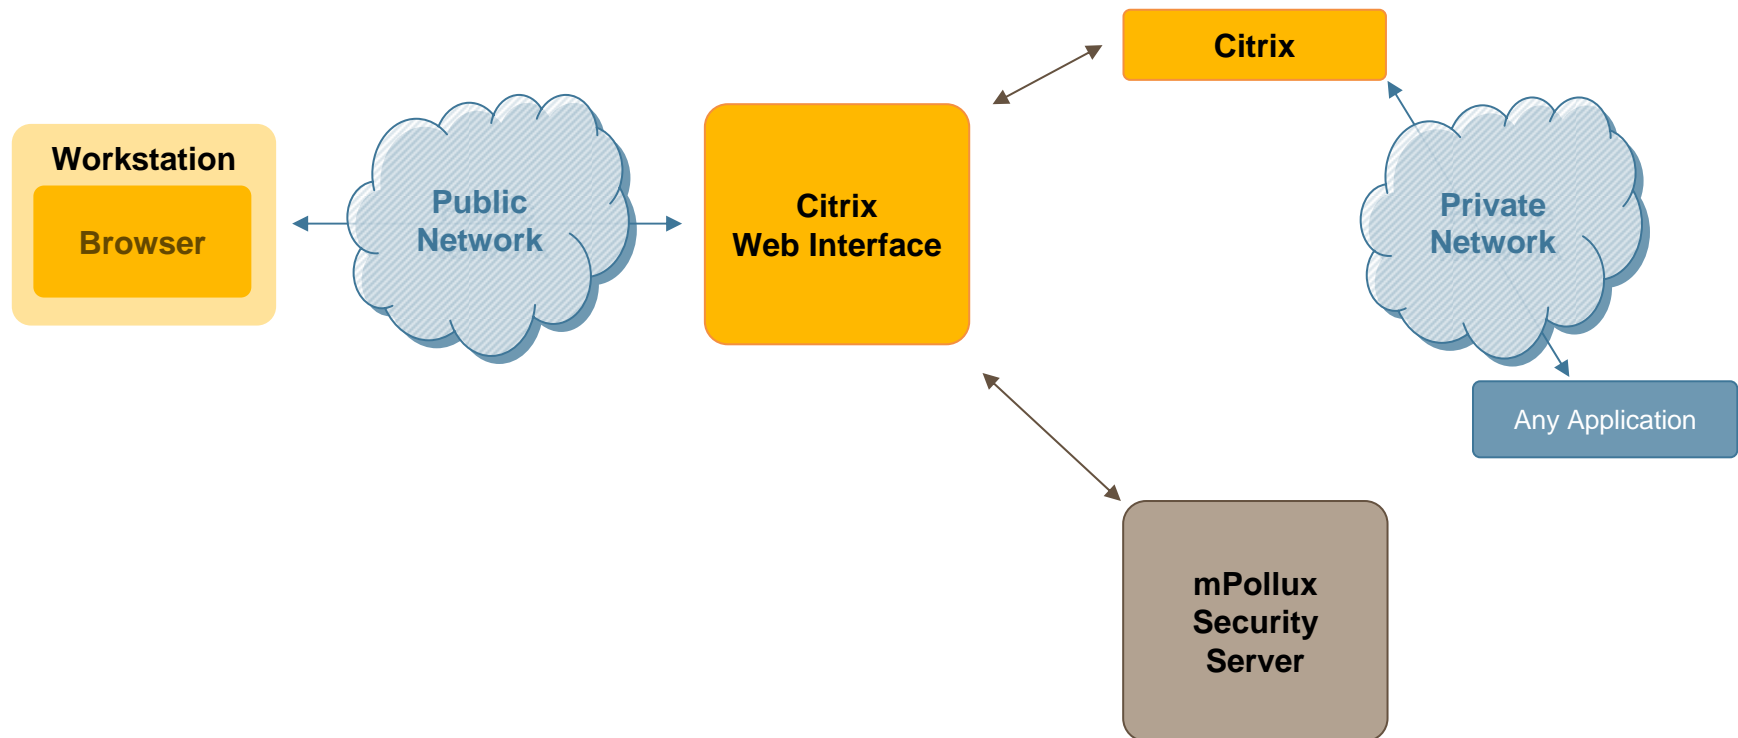

1) Login with User ID & Password

4) Access Granted

5) Continue to Application

2) Check Credentials

3) OK

mPollux with Classic Security Option

mPollux Login Application

- User Interfaces to mPollux Authentication, Signing and Payment
 - Classic, CallSign, DigiSign, MobiSign, SMS and TUPAS
 - Banks, Verified by VISA, MasterCard SecureCode, ...
- Configurable UI and Functionality
- Integration to WebFront
- Multi-Language Support
- Java Platform

mPollux WebFront

mPollux with VPN

mPollux with Citrix

Identity Federation

Identity Federation 1/2

Identity Federation 2/2

Fujitsu mPollux – Uniform Authentication, Signature and Payment Platform

- Based on Fujitsu PalmSecure™ Sensor and Palm Vein Biometric Technology