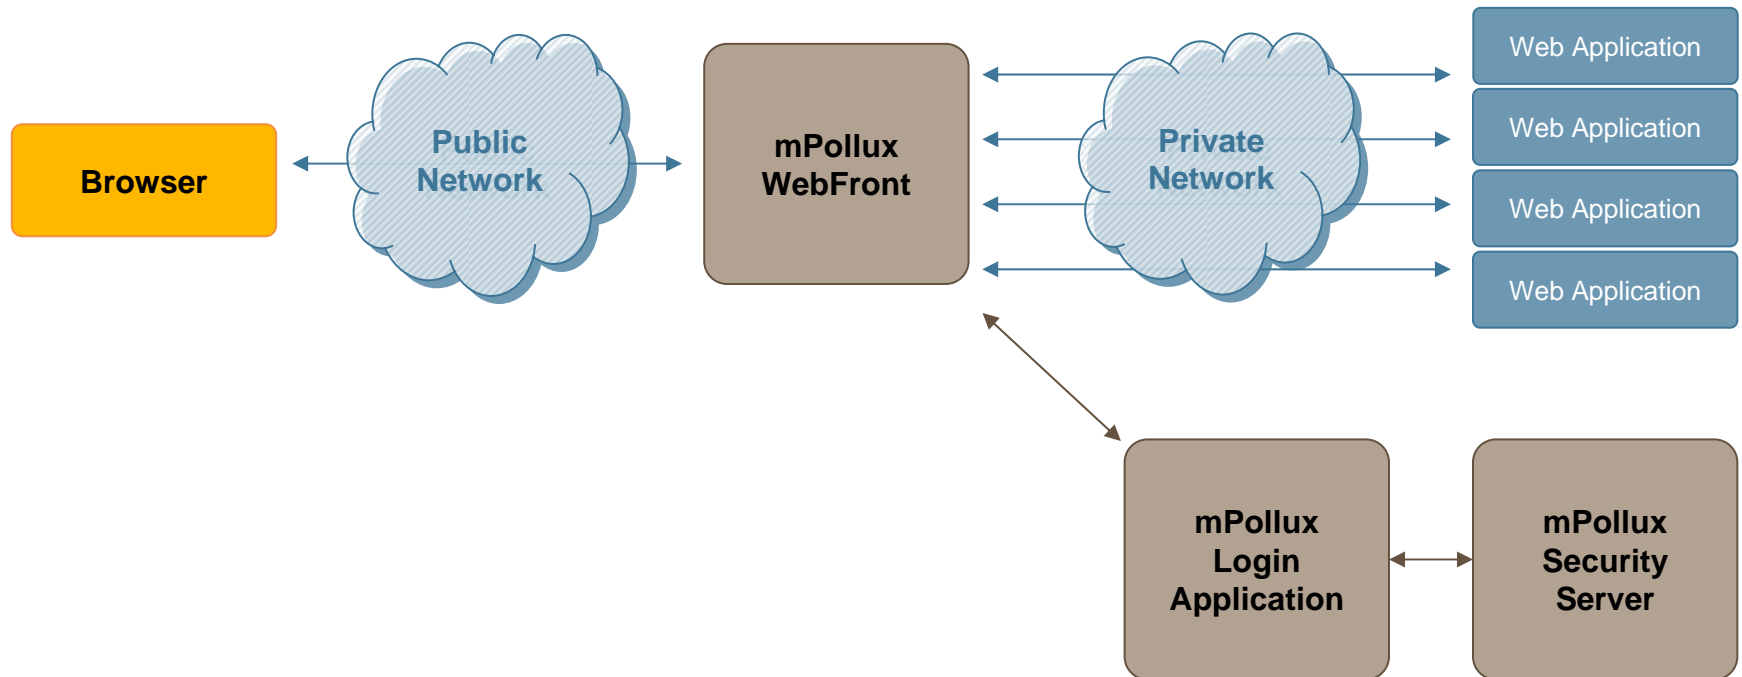

1) Login with User ID & Password

4) Access Granted

5) Continue to Application

2) Check Credentials

3) OK

mPollux with Classic Security Option

mPollux Login Application

- User Interfaces to mPollux Authentication, Signing and Payment
 - Classic, CallSign, DigiSign, MobiSign, SMS and TUPAS
 - Banks, Verified by VISA, MasterCard SecureCode, ...
- Configurable UI and Functionality
- Integration to WebFront
- Multi-Language Support
- Java Platform

mPollux WebFront

mPollux with VPN

mPollux with Citrix

Identity Federation

Identity Federation 1/2

Identity Federation 2/2

Fujitsu mPollux – Uniform Authentication, Signature and Payment Platform

- Based on Fujitsu PalmSecure™ Sensor and Palm Vein Biometric Technology