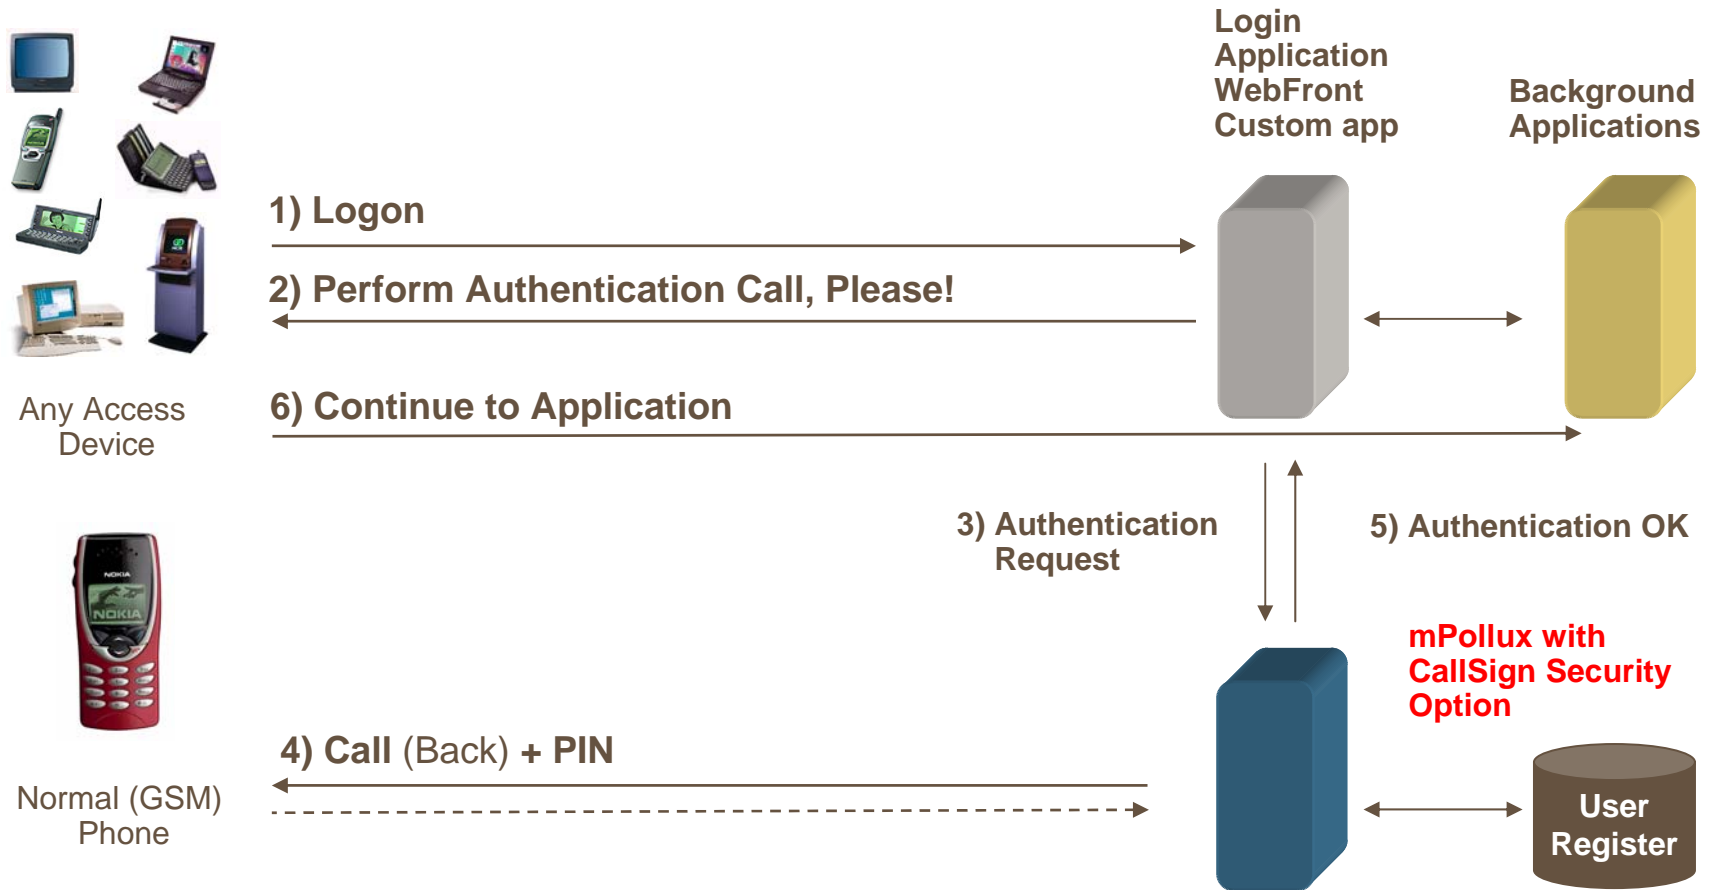

19.3.2008

FUJITSU

THE POSSIBILITIES ARE INFINITE

Authentication and Access Control Services with Fujitsu mPollux

Petri Heinälä

petri.heinala@fi.fujitsu.com

Fujitsu Services Oy
Finland

IAM – Identity and Access Management

Any Access Device with Smart Card Reader + mPollux DigiSign Client

MobiSign Authentication

Any Access Device with VPN Client

GSM Phase II+ Phone

Any Access Device

GSM Phone

Bank Authentication

Any Access Device