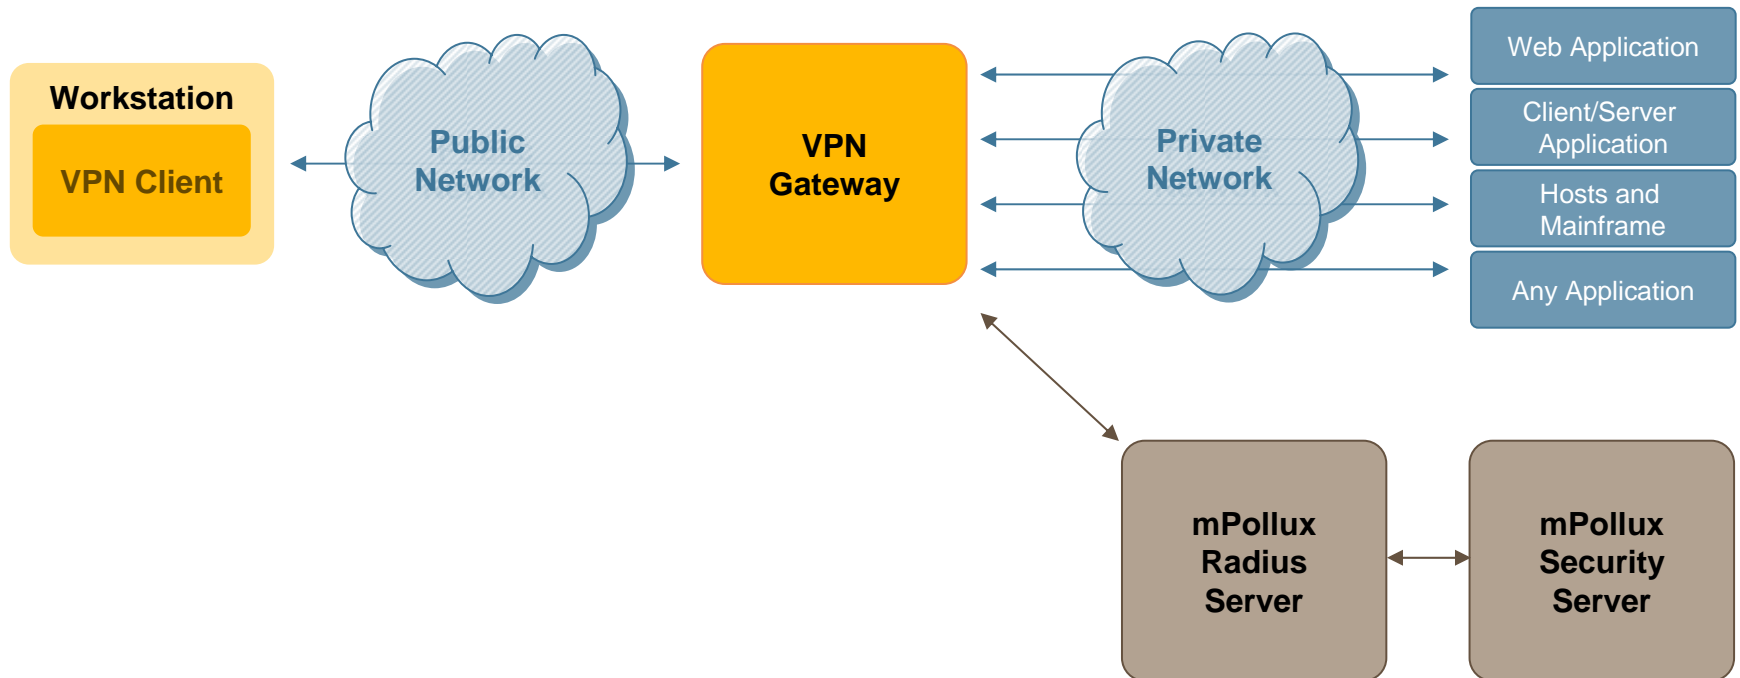

1) Login with User ID & Password

4) Access Granted

5) Continue to Application

2) Check Credentials

3) OK

mPollux with Classic Security Option

mPollux Login Application

- User Interfaces to mPollux Authentication, Signing and Payment
 - Classic, CallSign, DigiSign, MobiSign, SMS and TUPAS
 - Banks, Verified by VISA, MasterCard SecureCode, ...
- Configurable UI and Functionality
- Integration to WebFront
- Multi-Language Support
- Java Platform

mPollux WebFront

mPollux with VPN

mPollux with Citrix

Identity Federation

Identity Federation 1/2

Identity Federation 2/2

Fujitsu mPollux – Uniform Authentication, Signature and Payment Platform

- Based on Fujitsu PalmSecure™ Sensor and Palm Vein Biometric Technology