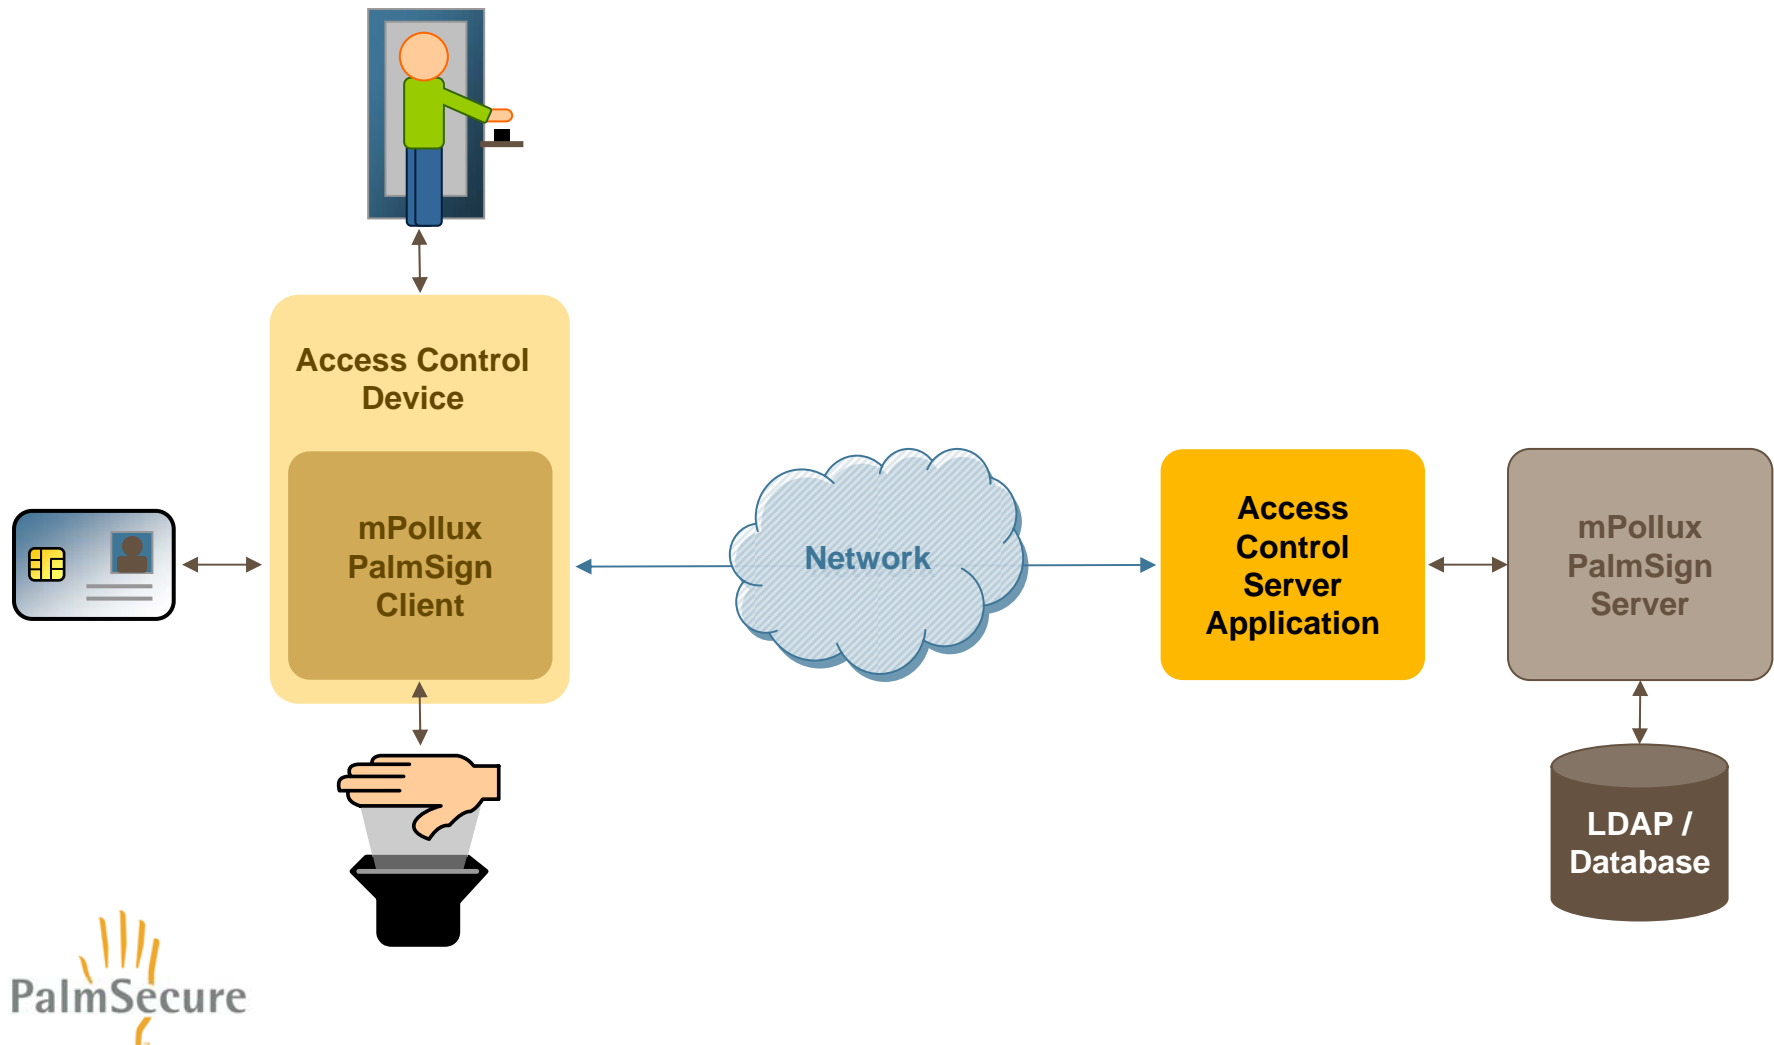

mPollux WebFront

mPollux with VPN

mPollux with Citrix

Identity Federation

Identity Federation 1/2

Identity Federation 2/2

Fujitsu mPollux – Uniform Authentication, Signature and Payment Platform

- Based on Fujitsu PalmSecure™ Sensor and Palm Vein Biometric Technology

PalmSign™ ATM Authentication

PalmSign™ with PKI Smart Card

PalmSign™ Web Authentication

PalmSign™ Web Kiosk Authentication

PalmSign™ Windows Domain / PC Logon

PalmSign™ Client/Server Authentication

PalmSign™ Access Control Authentication

Thank You!

The logo features the word "FUJITSU" in a red, serif font. Above the letter "J" is a red infinity symbol (∞).

THE POSSIBILITIES ARE INFINITE