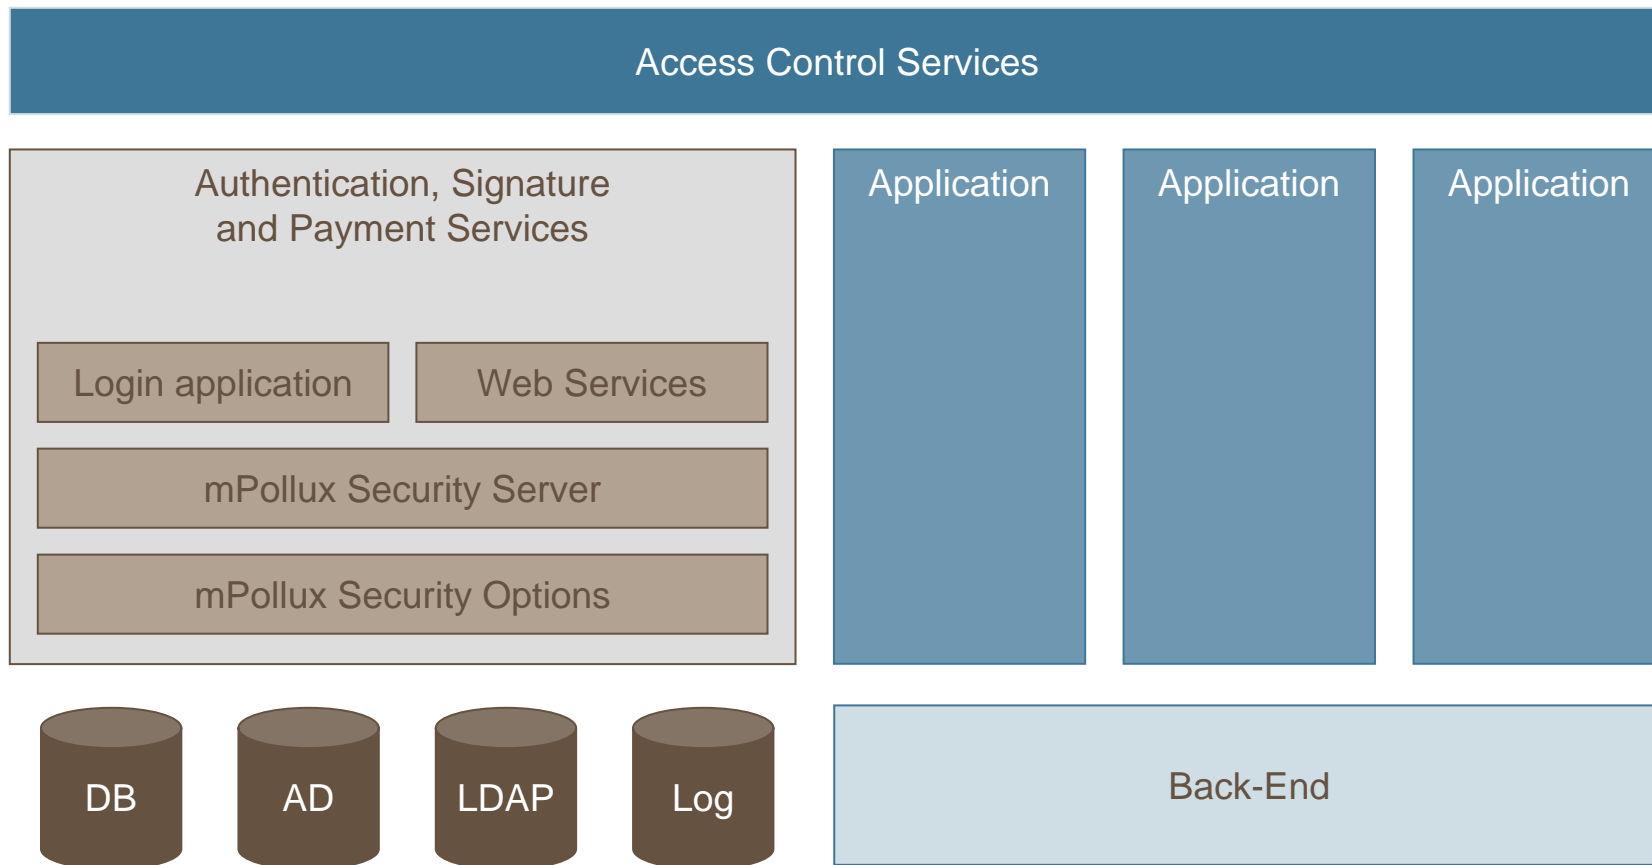

mPollux WebFront

mPollux with VPN

mPollux with Citrix

Identity Federation

Identity Federation 1/2

Identity Federation 2/2

Fujitsu mPollux – Uniform Authentication, Signature and Payment Platform

- Based on Fujitsu PalmSecure™ Sensor and Palm Vein Biometric Technology