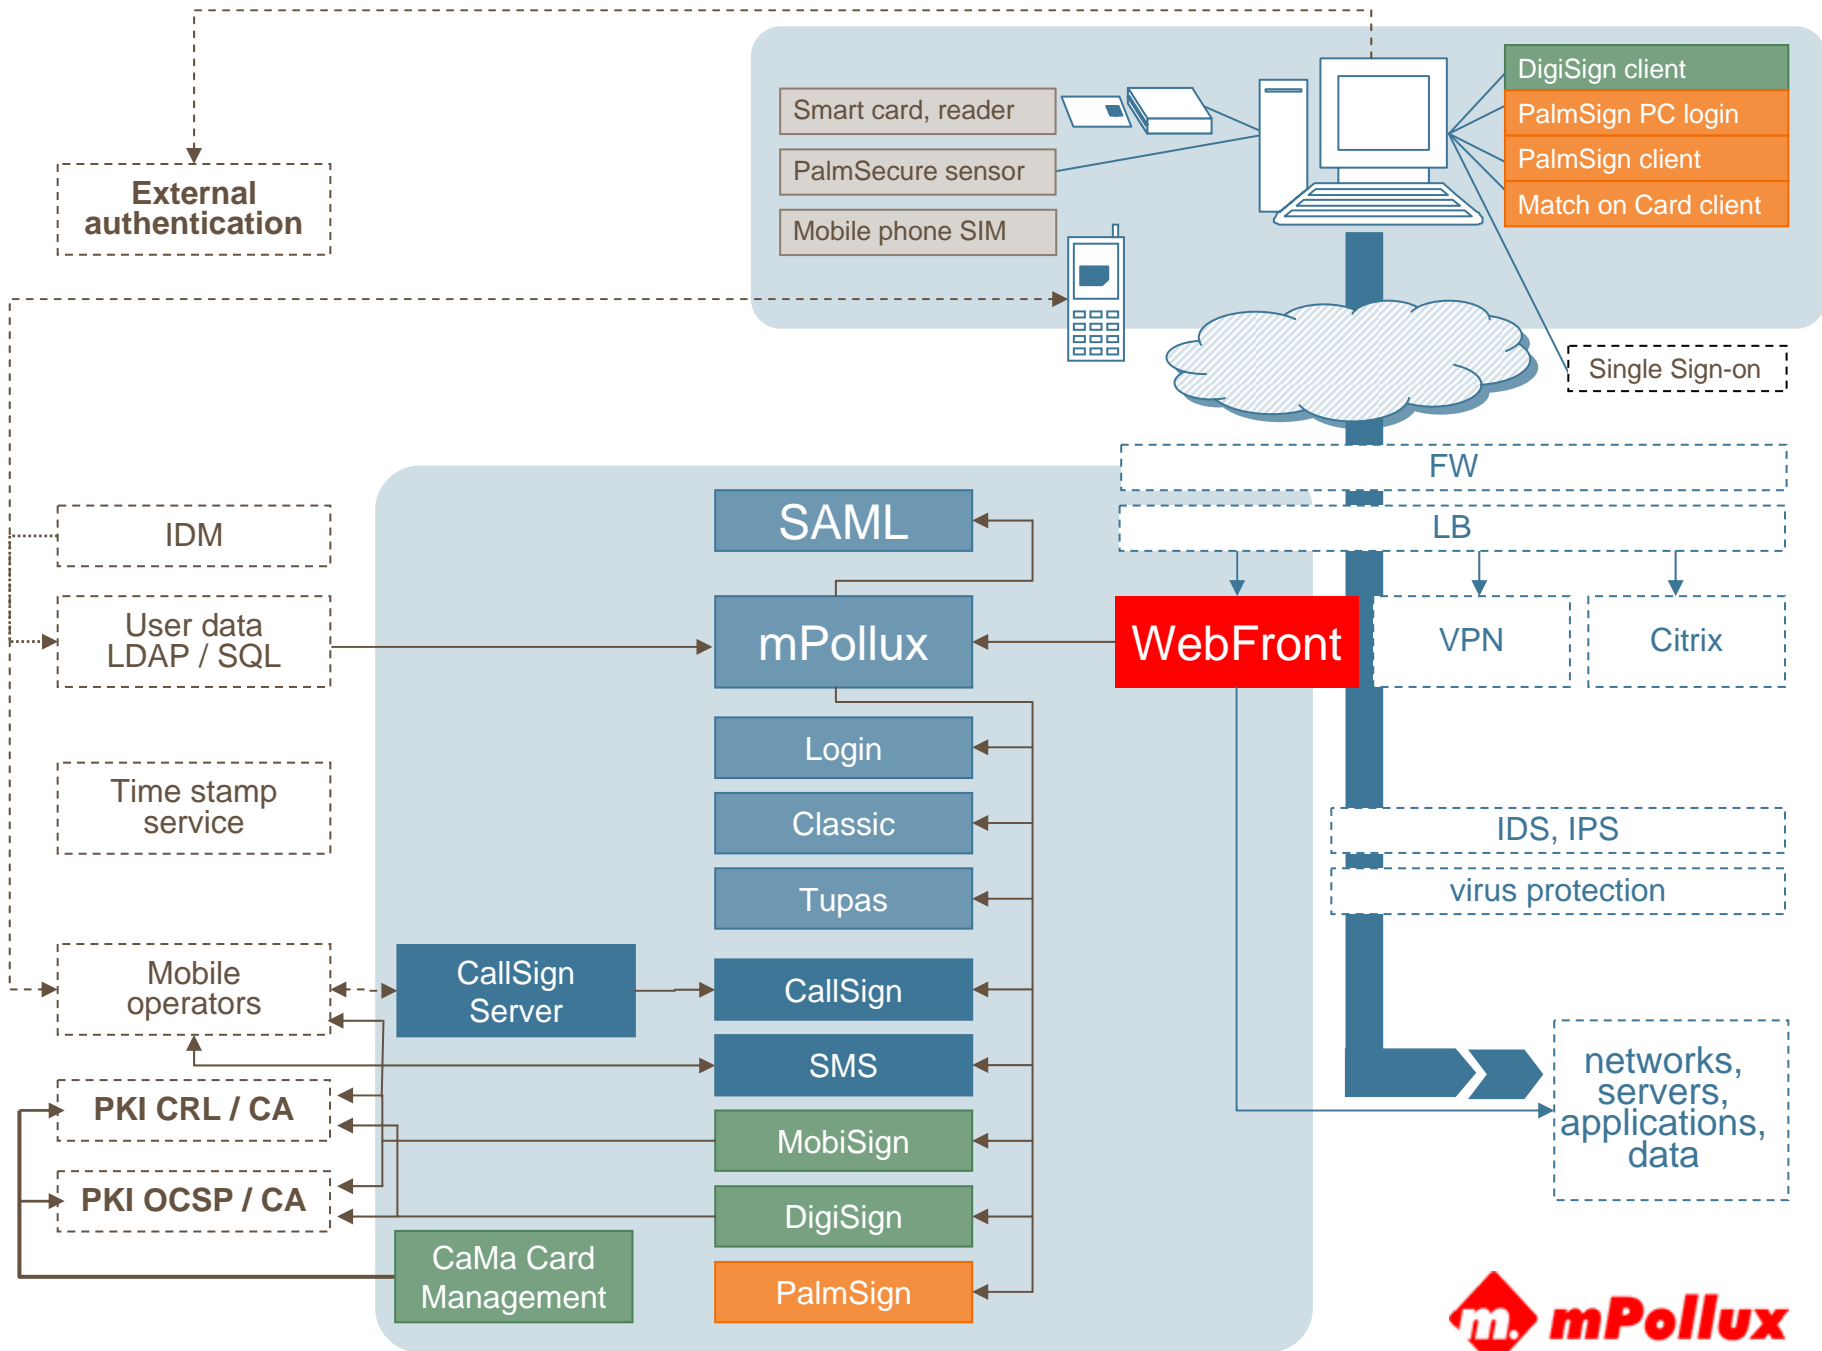

19.3.2008

FUJITSU

THE POSSIBILITIES ARE INFINITE

Authentication and Access Control Services with Fujitsu mPollux

Petri Heinälä

petri.heinala@fi.fujitsu.com

Fujitsu Services Oy
Finland

IAM – Identity and Access Management

Any Access Device with Smart Card Reader + mPollux DigiSign Client

MobiSign Authentication

Any Access Device with VPN Client

GSM Phase II+ Phone

Any Access Device

GSM Phone

Bank Authentication

Any Access Device

1) Login with User ID & Password

4) Access Granted

5) Continue to Application

2) Check Credentials

3) OK

mPollux with Classic Security Option

mPollux Login Application

- User Interfaces to mPollux Authentication, Signing and Payment
 - Classic, CallSign, DigiSign, MobiSign, SMS and TUPAS
 - Banks, Verified by VISA, MasterCard SecureCode, ...
- Configurable UI and Functionality
- Integration to WebFront
- Multi-Language Support
- Java Platform

mPollux WebFront

mPollux with VPN

mPollux with Citrix

Identity Federation

Identity Federation 1/2

Identity Federation 2/2

Fujitsu mPollux – Uniform Authentication, Signature and Payment Platform

- Based on Fujitsu PalmSecure™ Sensor and Palm Vein Biometric Technology