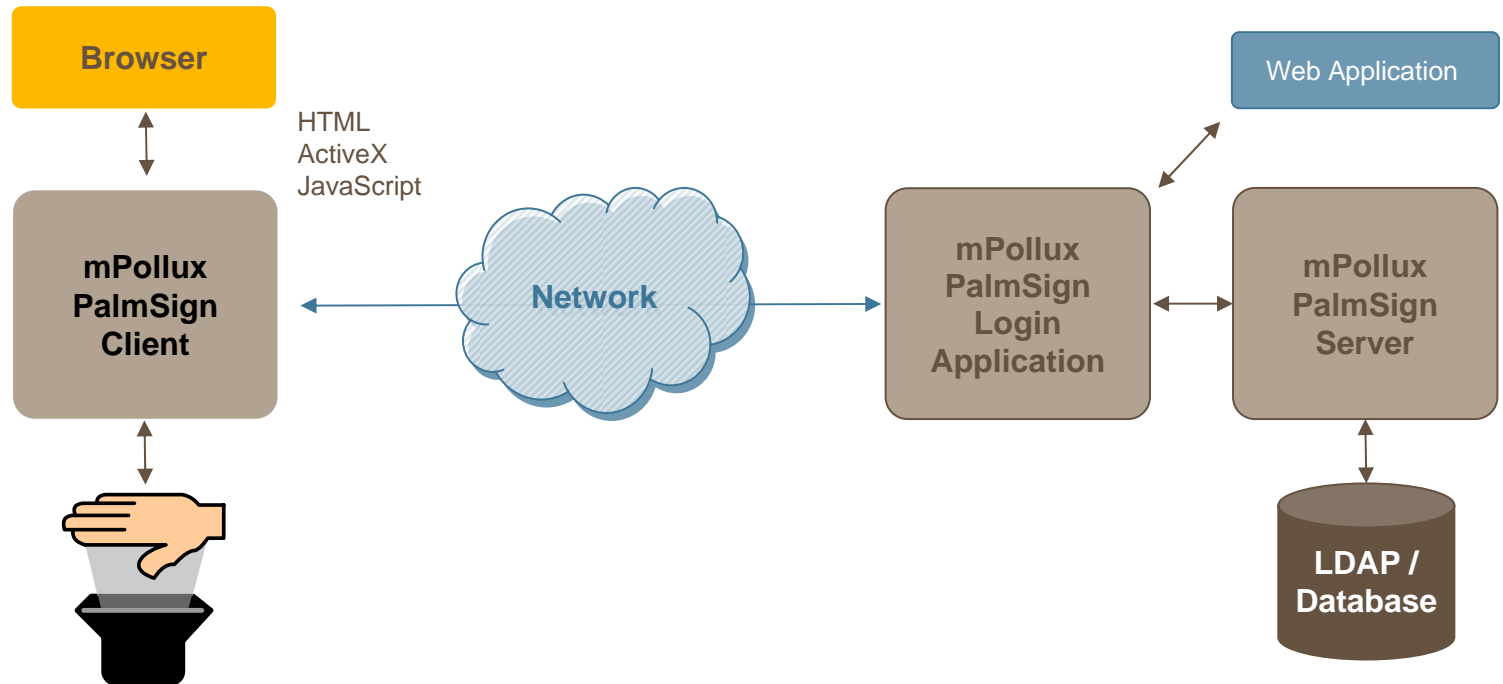

1) Login with User ID & Password

4) Access Granted

5) Continue to Application

2) Check Credentials

3) OK

mPollux with Classic Security Option

mPollux Login Application

- User Interfaces to mPollux Authentication, Signing and Payment
 - Classic, CallSign, DigiSign, MobiSign, SMS and TUPAS
 - Banks, Verified by VISA, MasterCard SecureCode, ...
- Configurable UI and Functionality
- Integration to WebFront
- Multi-Language Support
- Java Platform

mPollux WebFront

mPollux with VPN

mPollux with Citrix

Identity Federation

Identity Federation 1/2

Identity Federation 2/2

Fujitsu mPollux – Uniform Authentication, Signature and Payment Platform

- Based on Fujitsu PalmSecure™ Sensor and Palm Vein Biometric Technology

PalmSign™ ATM Authentication

PalmSign™ with PKI Smart Card

PalmSign™ Web Authentication

PalmSign™ Web Kiosk Authentication

PalmSign™ Windows Domain / PC Logon

PalmSign™ Client/Server Authentication

PalmSign™ Access Control Authentication