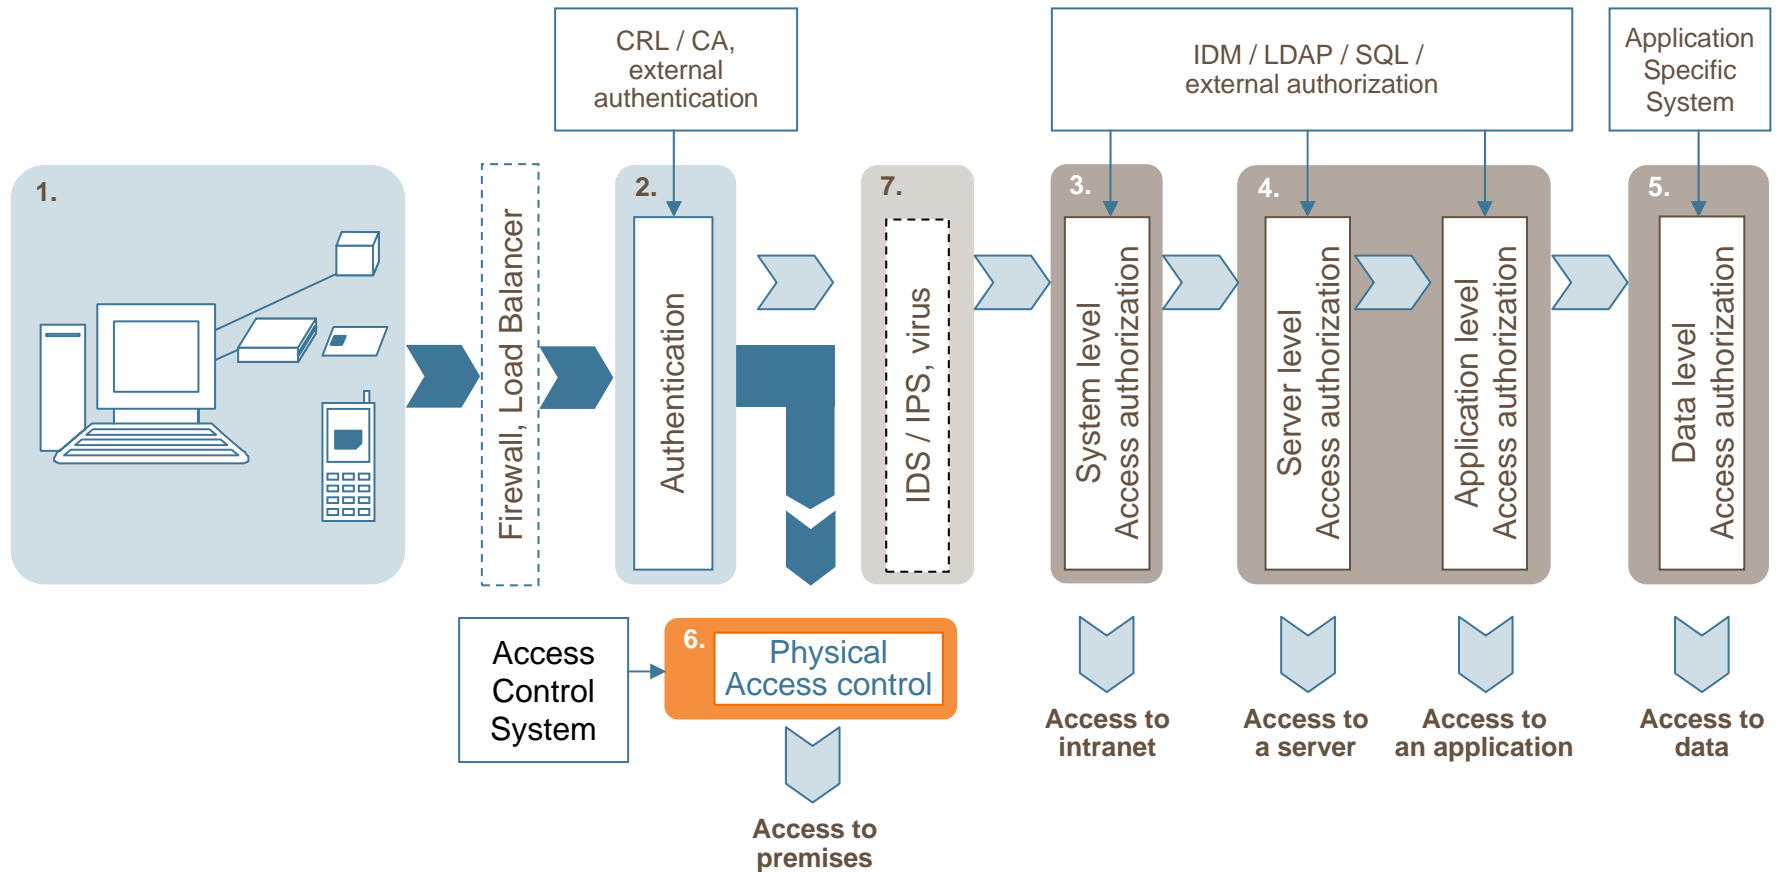

19.3.2008

FUJITSU

THE POSSIBILITIES ARE INFINITE

Authentication and Access Control Services with Fujitsu mPollux

Petri Heinälä

petri.heinala@fi.fujitsu.com

Fujitsu Services Oy
Finland

IAM – Identity and Access Management

Any Access Device with Smart Card Reader + mPollux DigiSign Client

MobiSign Authentication

Any Access Device with VPN Client

GSM Phase II+ Phone

Any Access Device

GSM Phone

Bank Authentication

Any Access Device

1) Login with User ID & Password

4) Access Granted

5) Continue to Application

2) Check Credentials

3) OK

mPollux with Classic Security Option

mPollux Login Application

- User Interfaces to mPollux Authentication, Signing and Payment
 - Classic, CallSign, DigiSign, MobiSign, SMS and TUPAS
 - Banks, Verified by VISA, MasterCard SecureCode, ...
- Configurable UI and Functionality
- Integration to WebFront
- Multi-Language Support
- Java Platform

mPollux WebFront

mPollux with VPN

mPollux with Citrix

Identity Federation

Identity Federation 1/2

Identity Federation 2/2

Fujitsu mPollux – Uniform Authentication, Signature and Payment Platform

- Based on Fujitsu PalmSecure™ Sensor and Palm Vein Biometric Technology