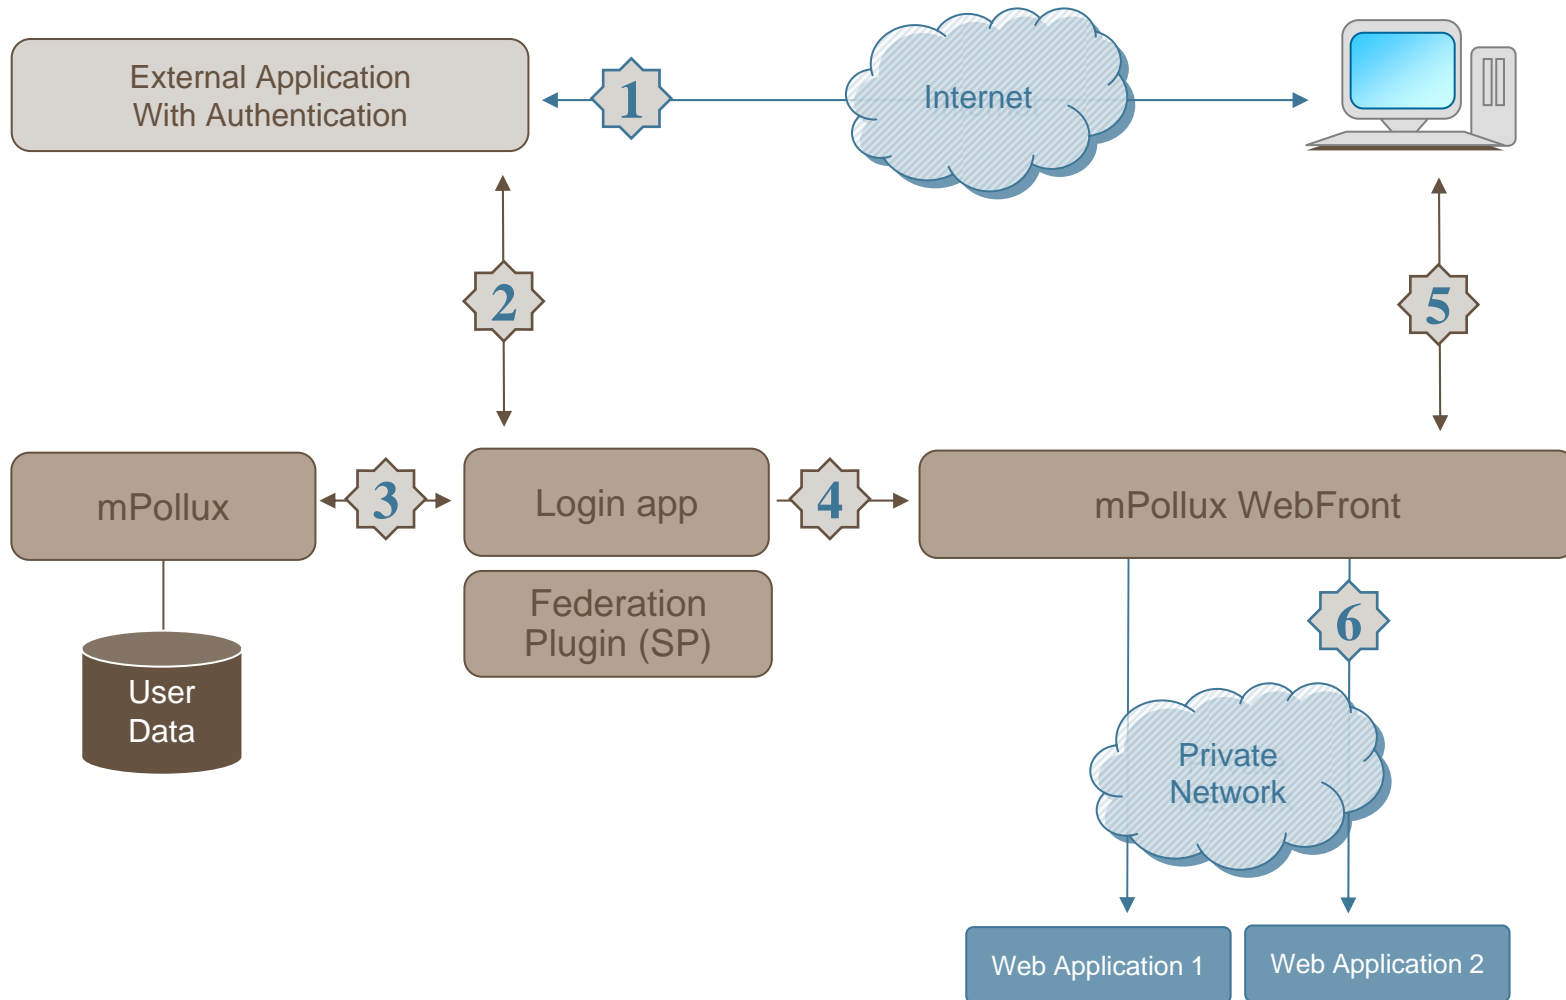

Any Access Device with Smart Card Reader + mPollux DigiSign Client

MobiSign Authentication

Any Access Device with VPN Client

GSM Phase II+ Phone

Any Access Device

GSM Phone

Bank Authentication

Any Access Device

1) Login with User ID & Password

4) Access Granted

5) Continue to Application

2) Check Credentials

3) OK

mPollux with Classic Security Option

mPollux Login Application

- User Interfaces to mPollux Authentication, Signing and Payment
 - Classic, CallSign, DigiSign, MobiSign, SMS and TUPAS
 - Banks, Verified by VISA, MasterCard SecureCode, ...
- Configurable UI and Functionality
- Integration to WebFront
- Multi-Language Support
- Java Platform

mPollux WebFront

mPollux with VPN

mPollux with Citrix

Identity Federation

Identity Federation 1/2

Identity Federation 2/2

Fujitsu mPollux – Uniform Authentication, Signature and Payment Platform

- Based on Fujitsu PalmSecure™ Sensor and Palm Vein Biometric Technology

PalmSign™ ATM Authentication

PalmSign™ with PKI Smart Card

PalmSign™ Web Authentication

PalmSign™ Web Kiosk Authentication

PalmSign™ Windows Domain / PC Logon

PalmSign™ Client/Server Authentication

PalmSign™ Access Control Authentication