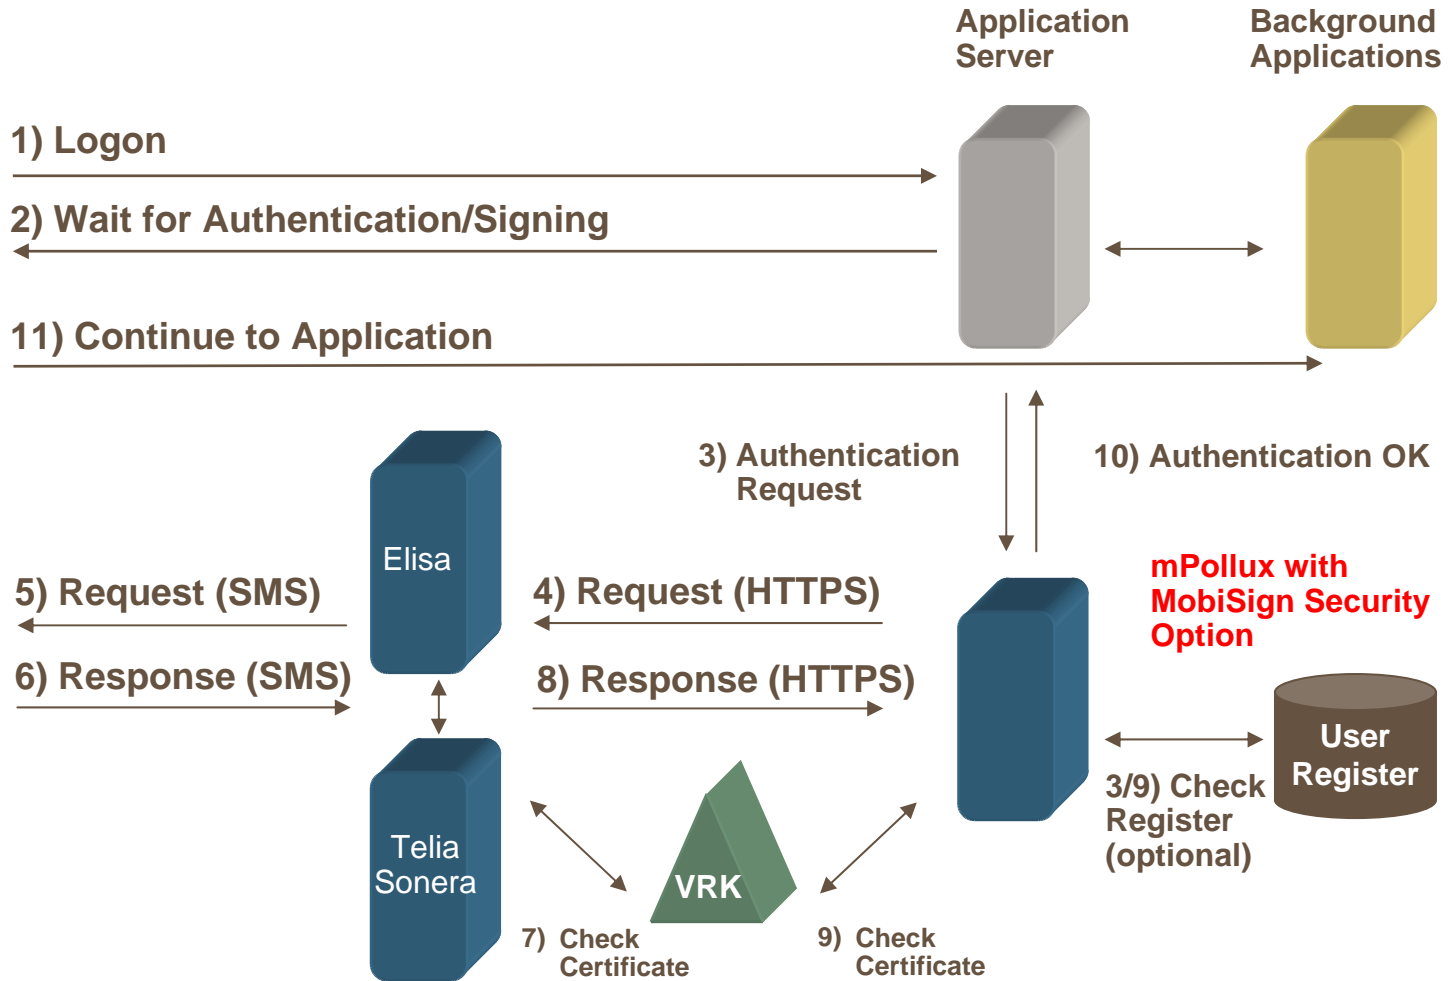

Any Access Device with Smart Card Reader + mPollux DigiSign Client

MobiSign Authentication

Any Access Device with VPN Client

GSM Phase II+ Phone

Any Access Device

GSM Phone

Bank Authentication

Any Access Device

1) Login with User ID & Password

4) Access Granted

5) Continue to Application

2) Check Credentials

3) OK

mPollux with Classic Security Option

mPollux Login Application

- User Interfaces to mPollux Authentication, Signing and Payment
 - Classic, CallSign, DigiSign, MobiSign, SMS and TUPAS
 - Banks, Verified by VISA, MasterCard SecureCode, ...
- Configurable UI and Functionality
- Integration to WebFront
- Multi-Language Support
- Java Platform