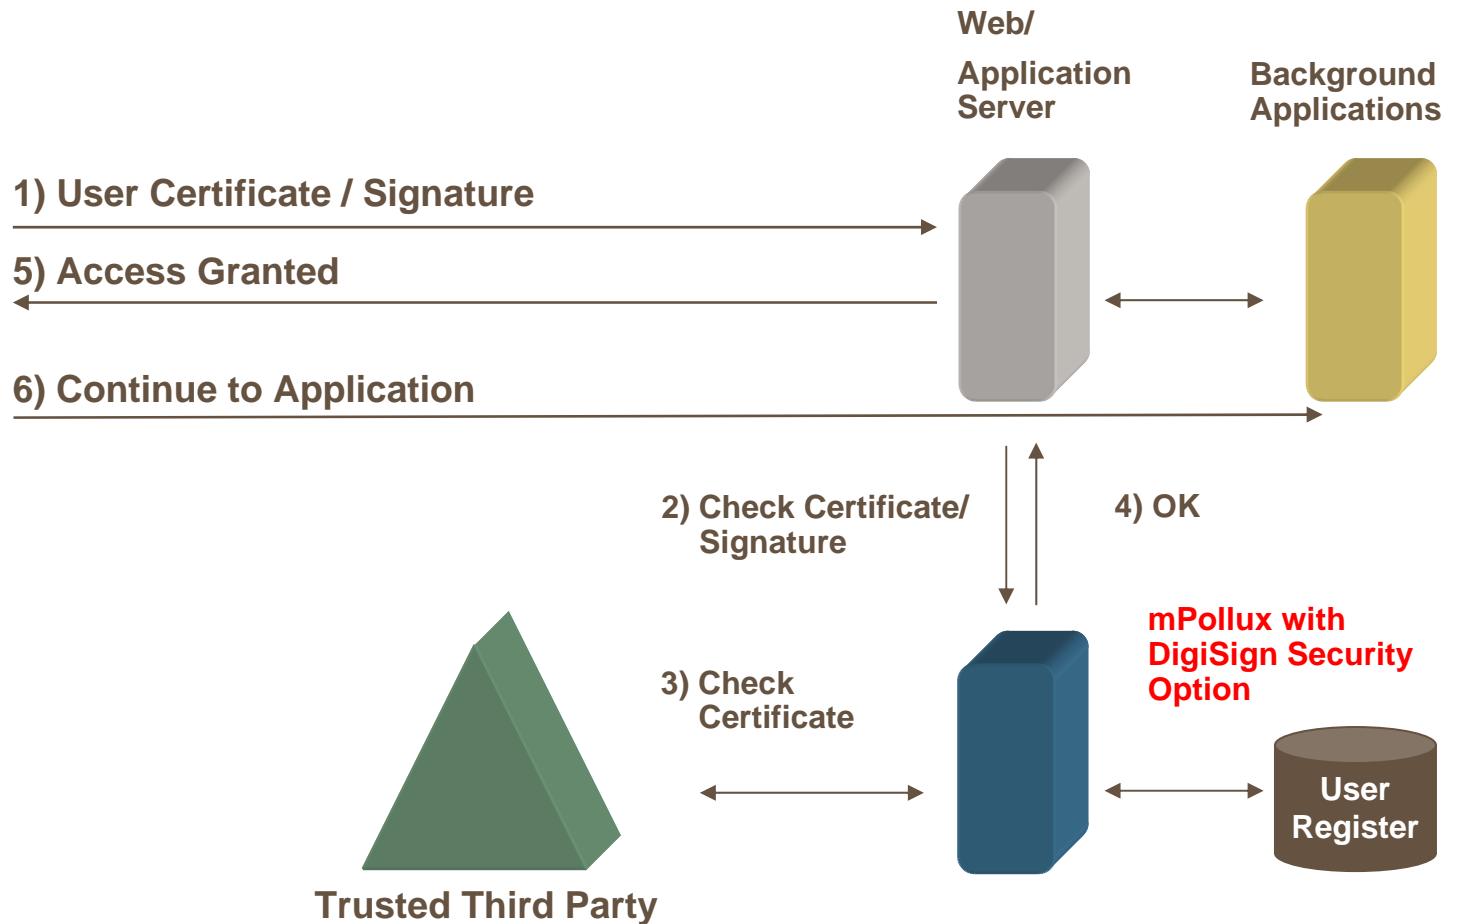

19.3.2008

FUJITSU

THE POSSIBILITIES ARE INFINITE

Authentication and Access Control Services with Fujitsu mPollux

Petri Heinälä

petri.heinala@fi.fujitsu.com

Fujitsu Services Oy
Finland

IAM – Identity and Access Management

Any Access Device with Smart Card Reader + mPollux DigiSign Client

MobiSign Authentication

Any Access Device with VPN Client

GSM Phase II+ Phone

Any Access Device

GSM Phone

Bank Authentication

Any Access Device