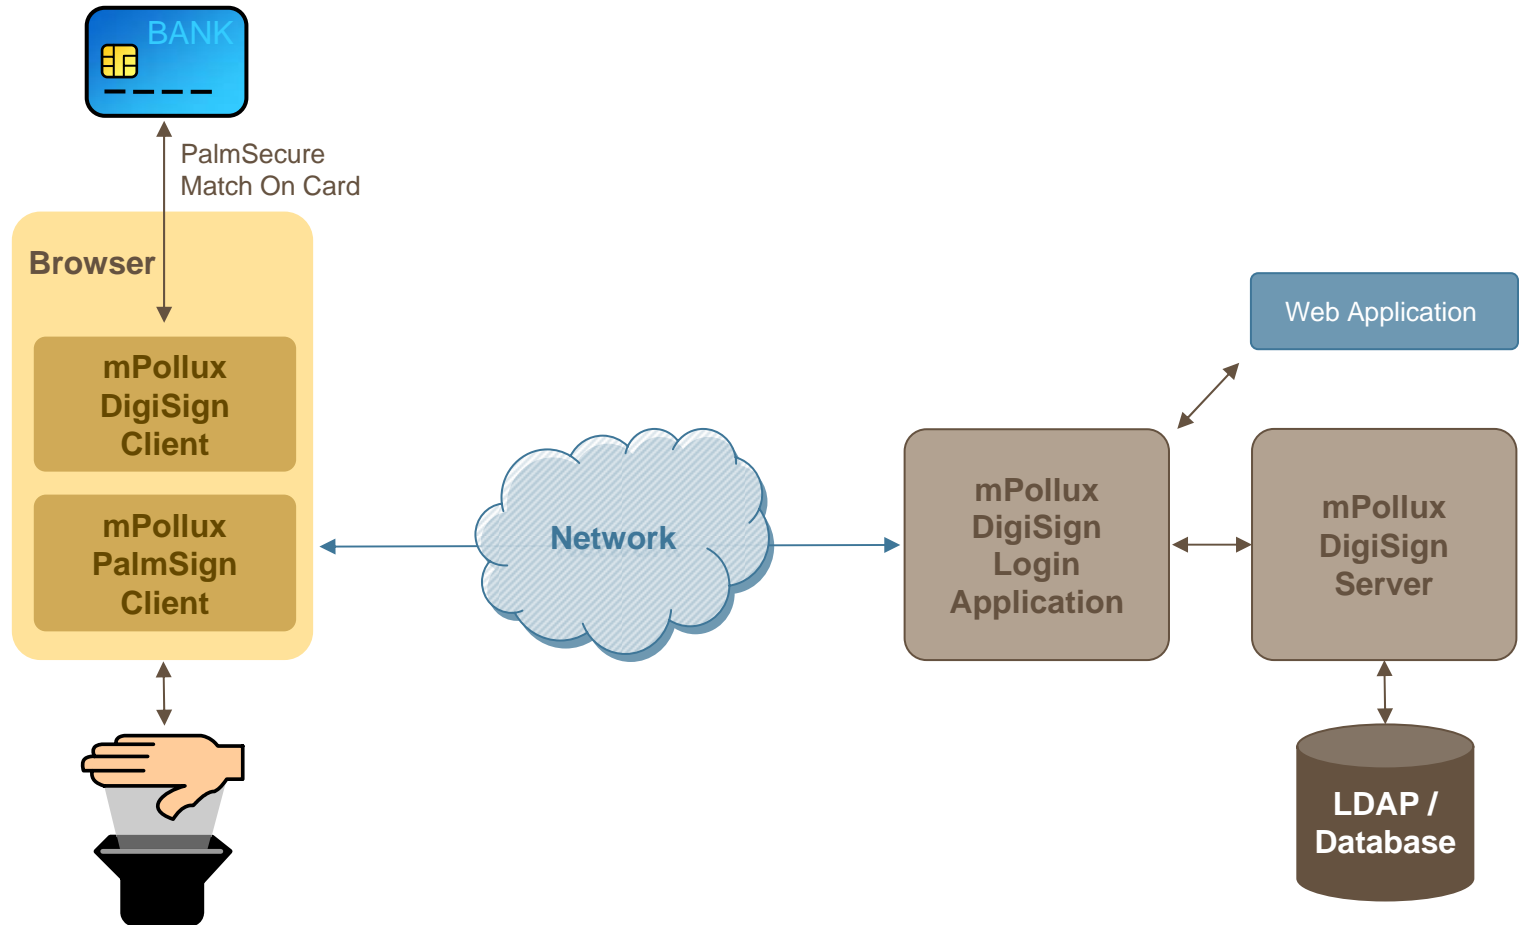

Any Access Device with Smart Card Reader + mPollux DigiSign Client

MobiSign Authentication

Any Access Device with VPN Client

GSM Phase II+ Phone

Any Access Device

GSM Phone

Bank Authentication

Any Access Device

1) Login with User ID & Password

4) Access Granted

5) Continue to Application

2) Check Credentials

3) OK

mPollux with Classic Security Option

mPollux Login Application

- User Interfaces to mPollux Authentication, Signing and Payment
 - Classic, CallSign, DigiSign, MobiSign, SMS and TUPAS
 - Banks, Verified by VISA, MasterCard SecureCode, ...
- Configurable UI and Functionality
- Integration to WebFront
- Multi-Language Support
- Java Platform

mPollux WebFront

mPollux with VPN

mPollux with Citrix

Identity Federation

Identity Federation 1/2

Identity Federation 2/2

Fujitsu mPollux – Uniform Authentication, Signature and Payment Platform

- Based on Fujitsu PalmSecure™ Sensor and Palm Vein Biometric Technology

PalmSign™ ATM Authentication

PalmSign™ with PKI Smart Card

PalmSign™ Web Authentication

PalmSign™ Web Kiosk Authentication

PalmSign™ Windows Domain / PC Logon

PalmSign™ Client/Server Authentication

PalmSign™ Access Control Authentication