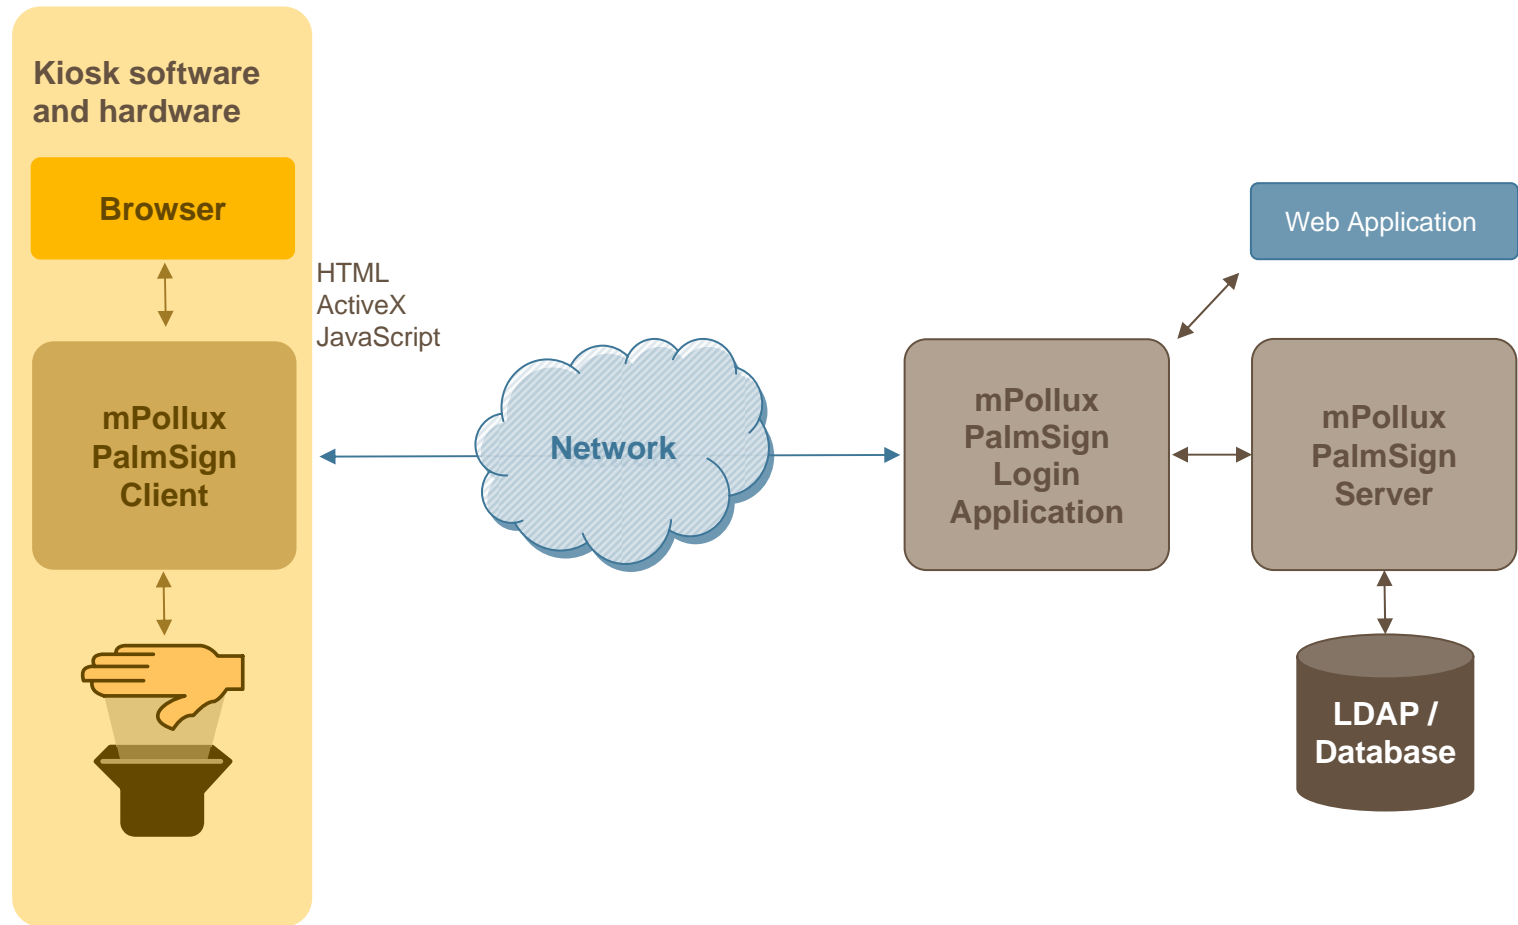

mPollux WebFront

mPollux with VPN

mPollux with Citrix

Identity Federation

Identity Federation 1/2

Identity Federation 2/2

Fujitsu mPollux – Uniform Authentication, Signature and Payment Platform

- Based on Fujitsu PalmSecure™ Sensor and Palm Vein Biometric Technology

PalmSign™ ATM Authentication

PalmSign™ with PKI Smart Card

PalmSign™ Web Authentication

PalmSign™ Web Kiosk Authentication

PalmSign™ Windows Domain / PC Logon

PalmSign™ Client/Server Authentication

PalmSign™ Access Control Authentication